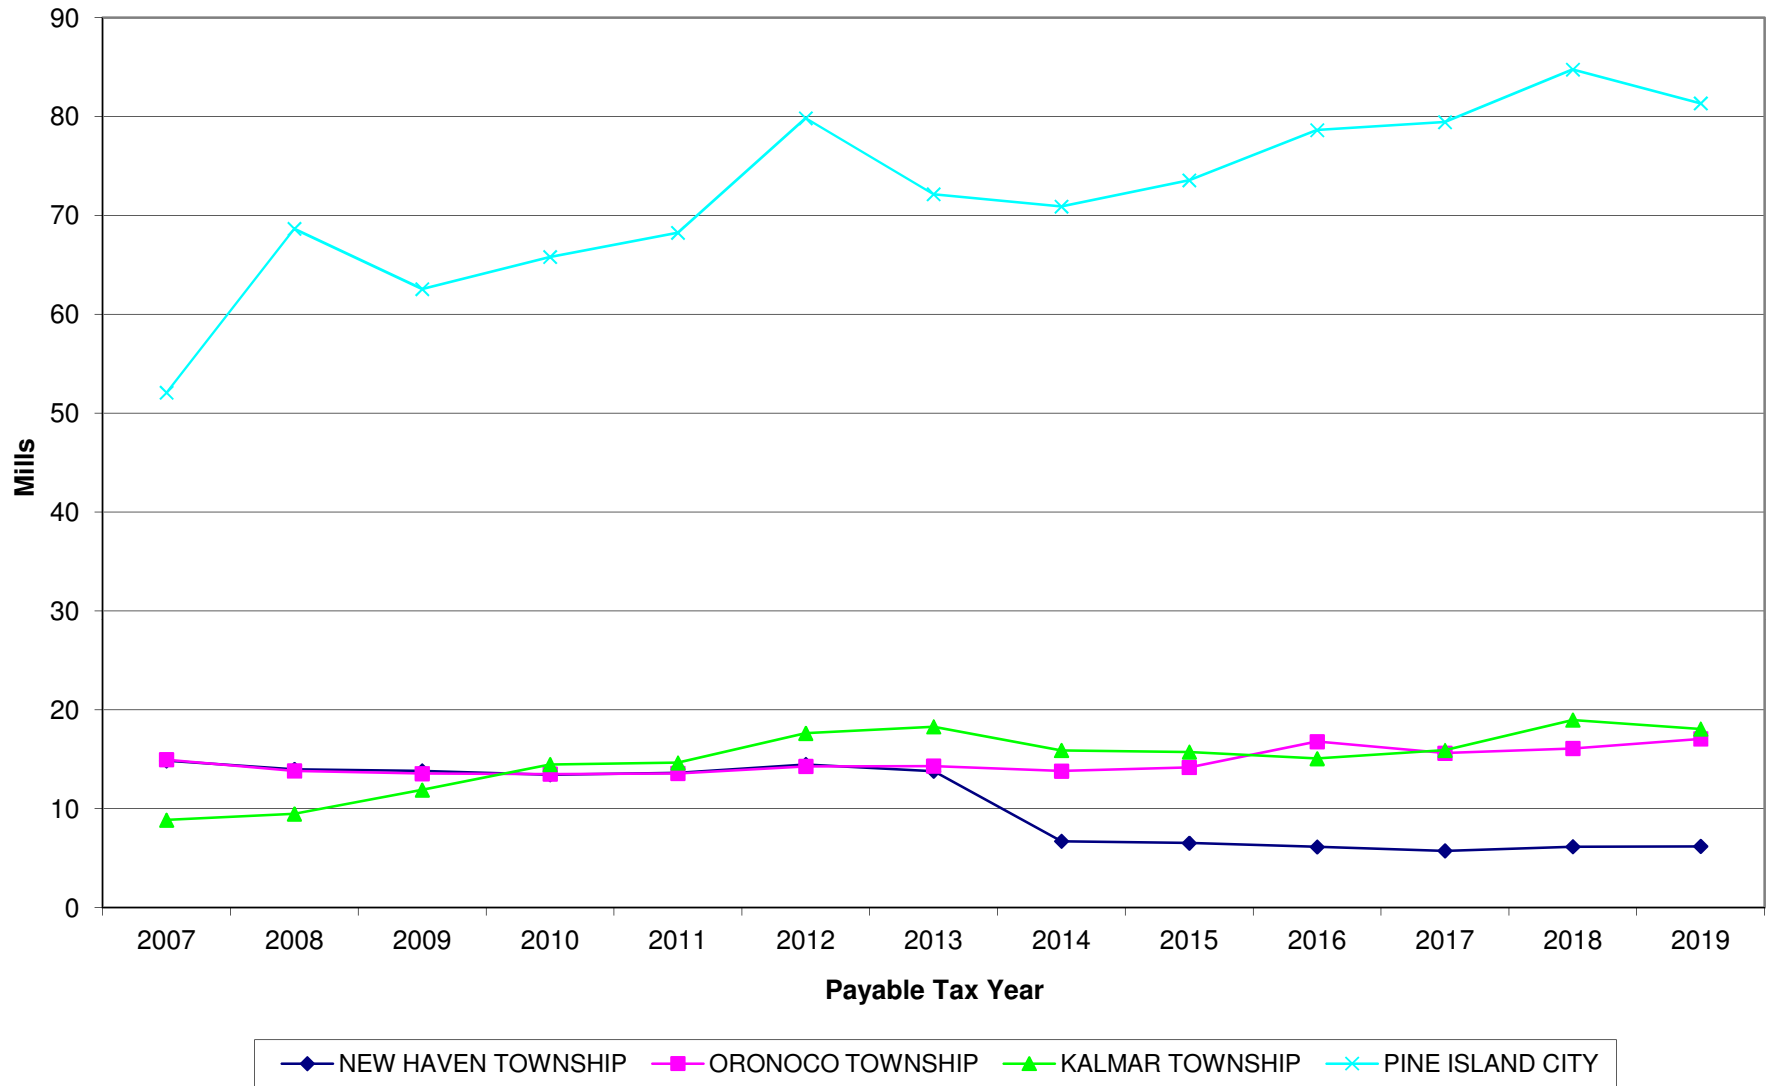

Historical Property Tax Mill Rates

Source: <https://www.co.olmsted.mn.us/prl/propertyrecords/PayingPropertyTaxes/Pages/TaxRates.aspx>

Historical Property Tax Mill Rates

Source: <https://www.co.olmsted.mn.us/prl/propertyrecords/PayingPropertyTaxes/Pages/TaxRates.aspx>