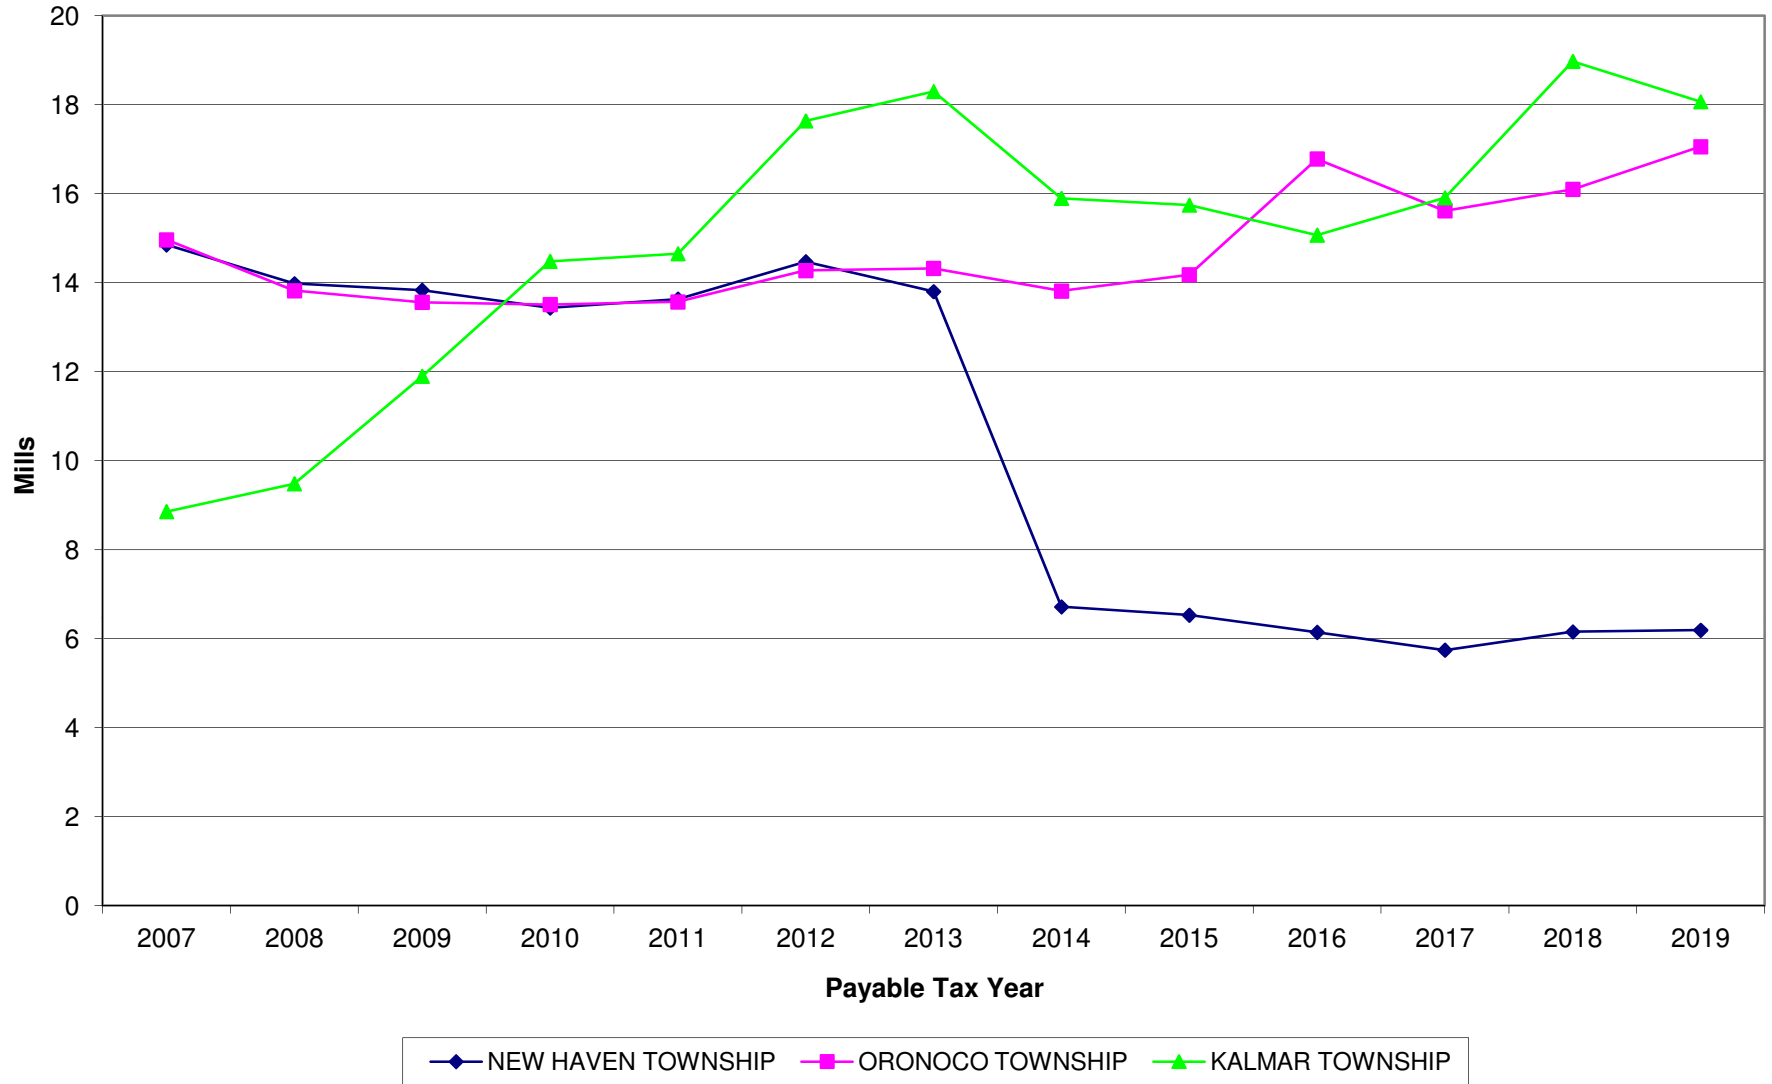

Historical Property Tax Mill Rates

Source: <https://www.co.olmsted.mn.us/prl/propertyrecords/PayingPropertyTaxes/Pages/TaxRates.aspx>

Historical Property Tax Mill Rates

Source: <https://www.co.olmsted.mn.us/prl/propertyrecords/PayingPropertyTaxes/Pages/TaxRates.aspx>