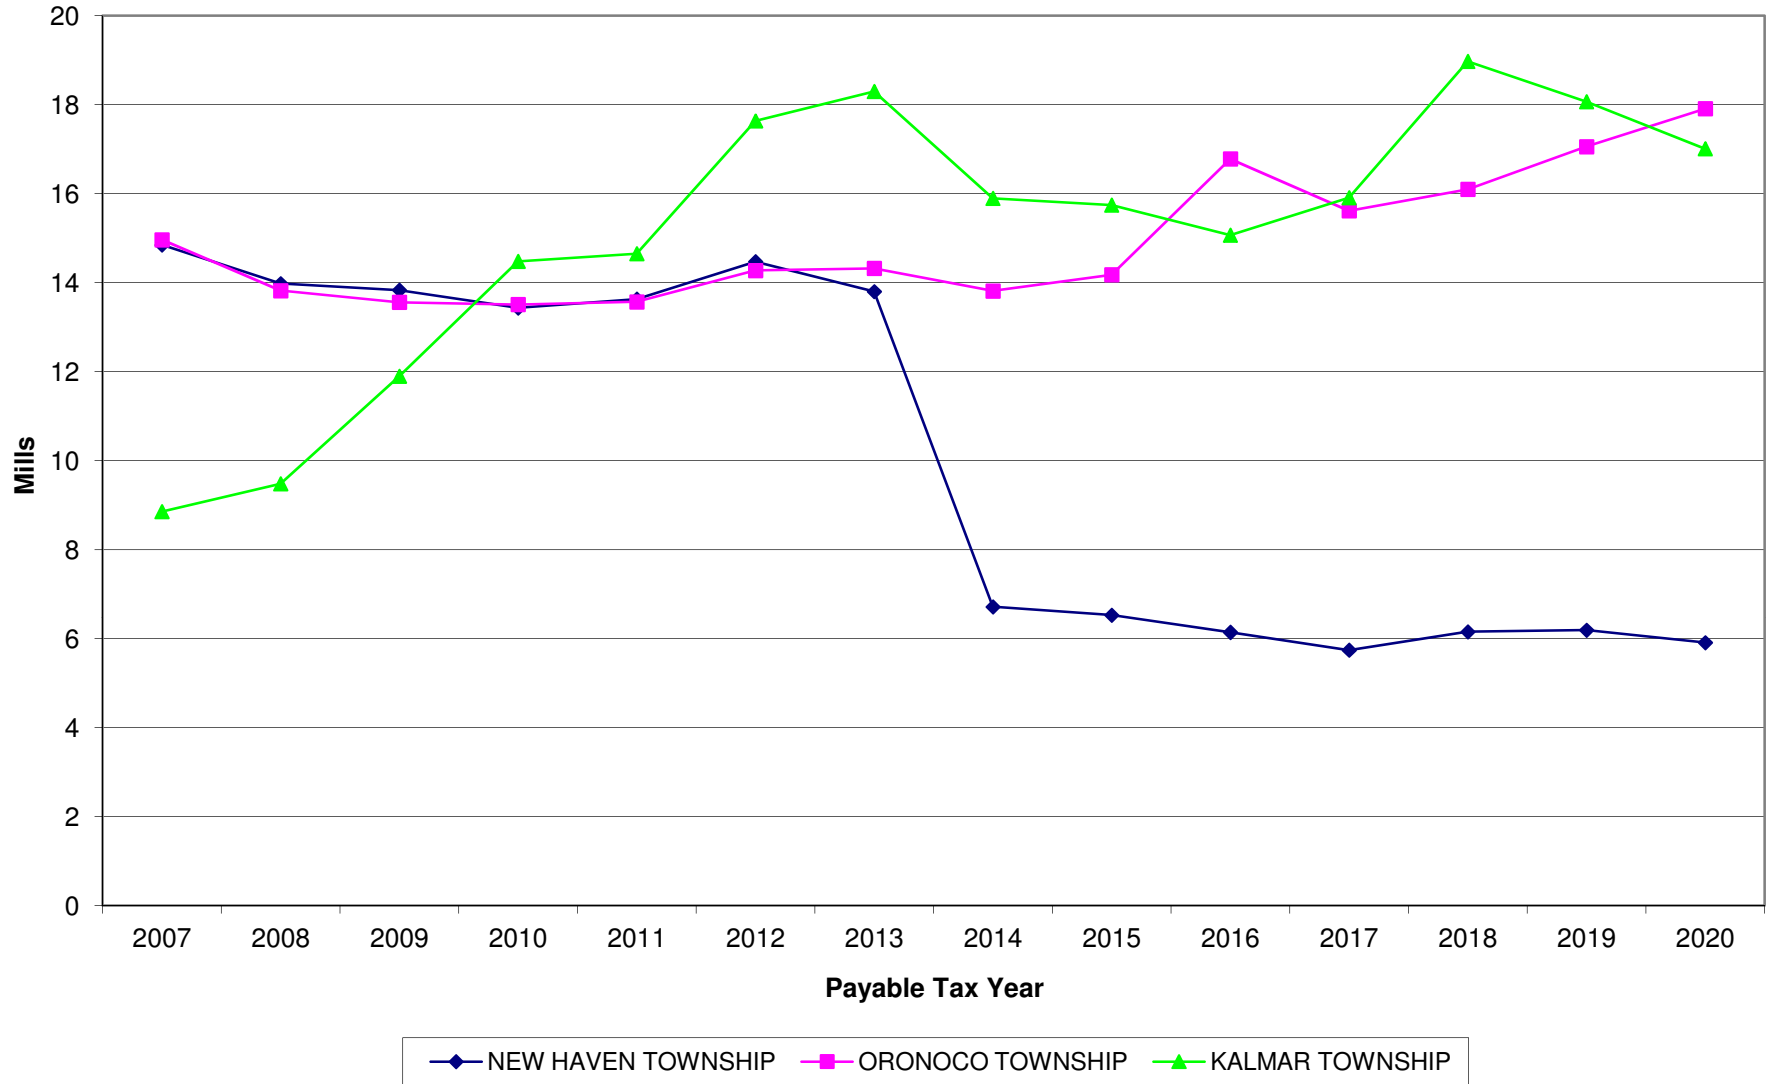

Historical Property Tax Mill Rates

Source: <https://www.co.olmsted.mn.us/prl/propertyrecords/PayingPropertyTaxes/Pages/TaxRates.aspx>