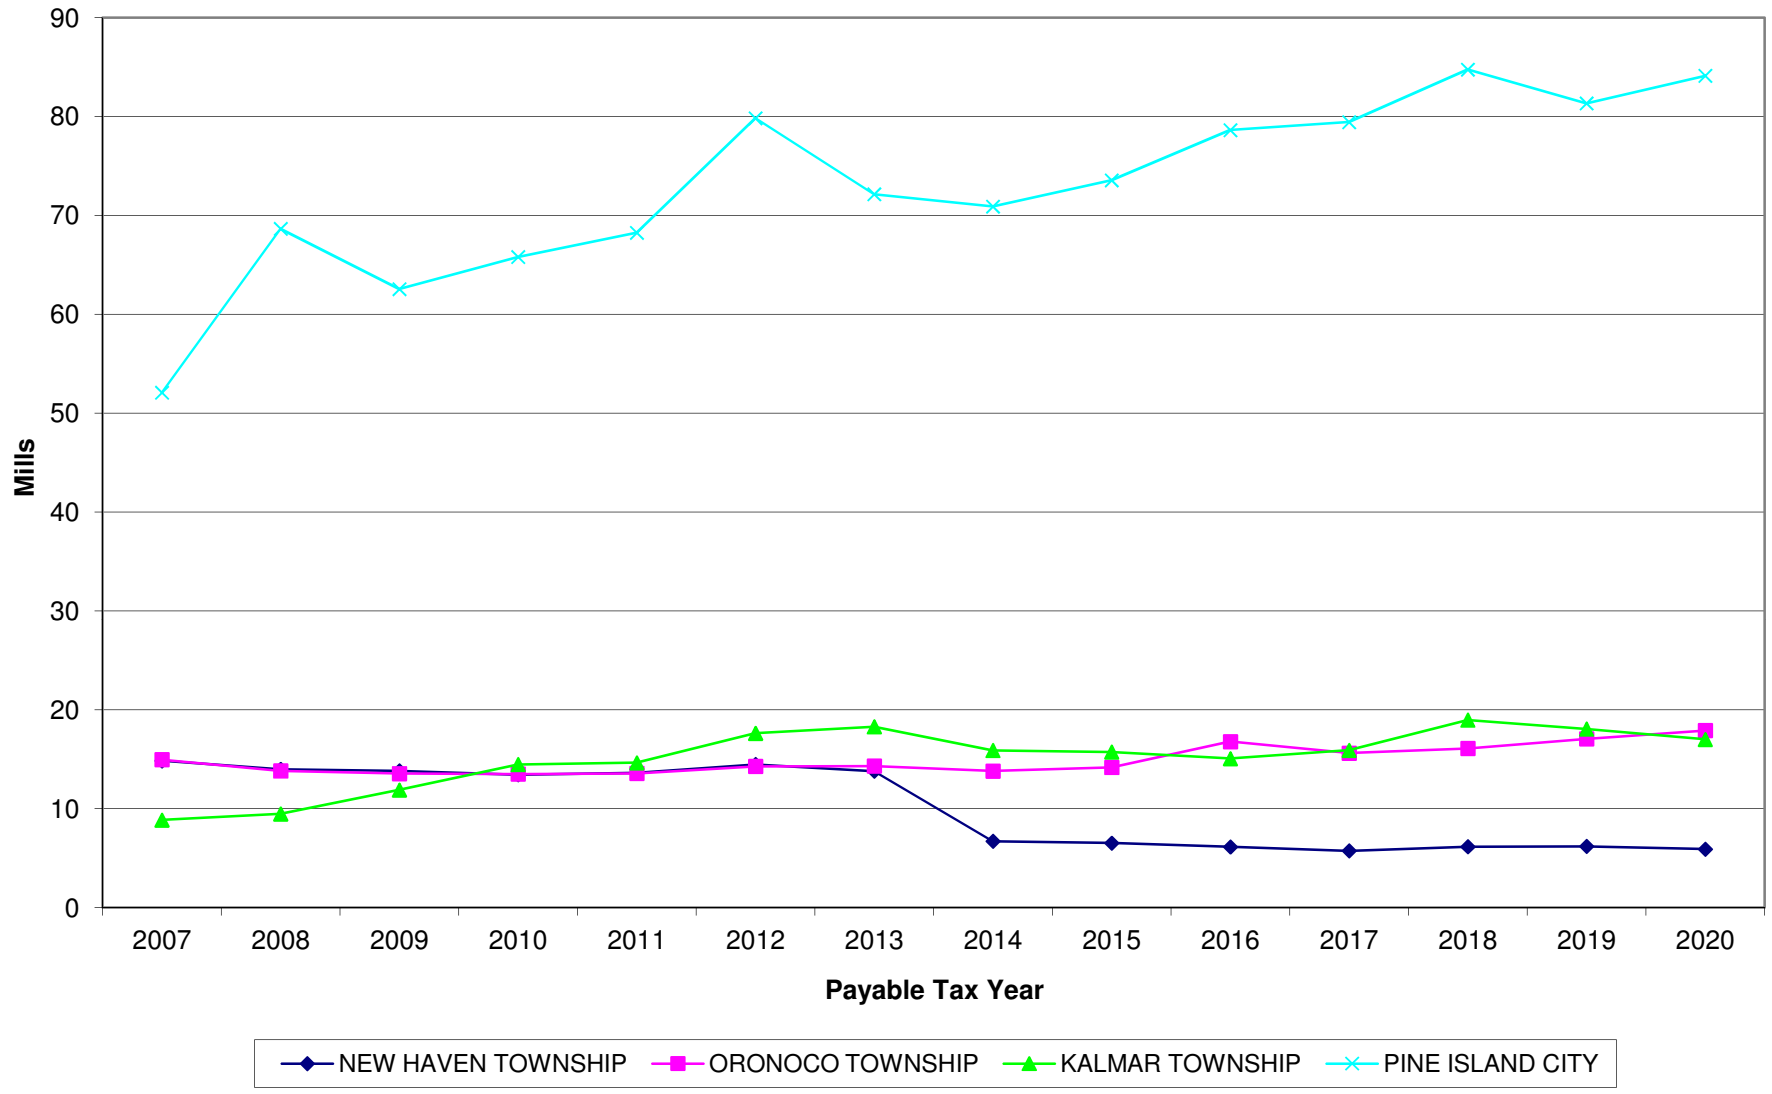

### Historical Property Tax Mill Rates

Source: <https://www.co.olmsted.mn.us/prl/propertyrecords/PayingPropertyTaxes/Pages/TaxRates.aspx>