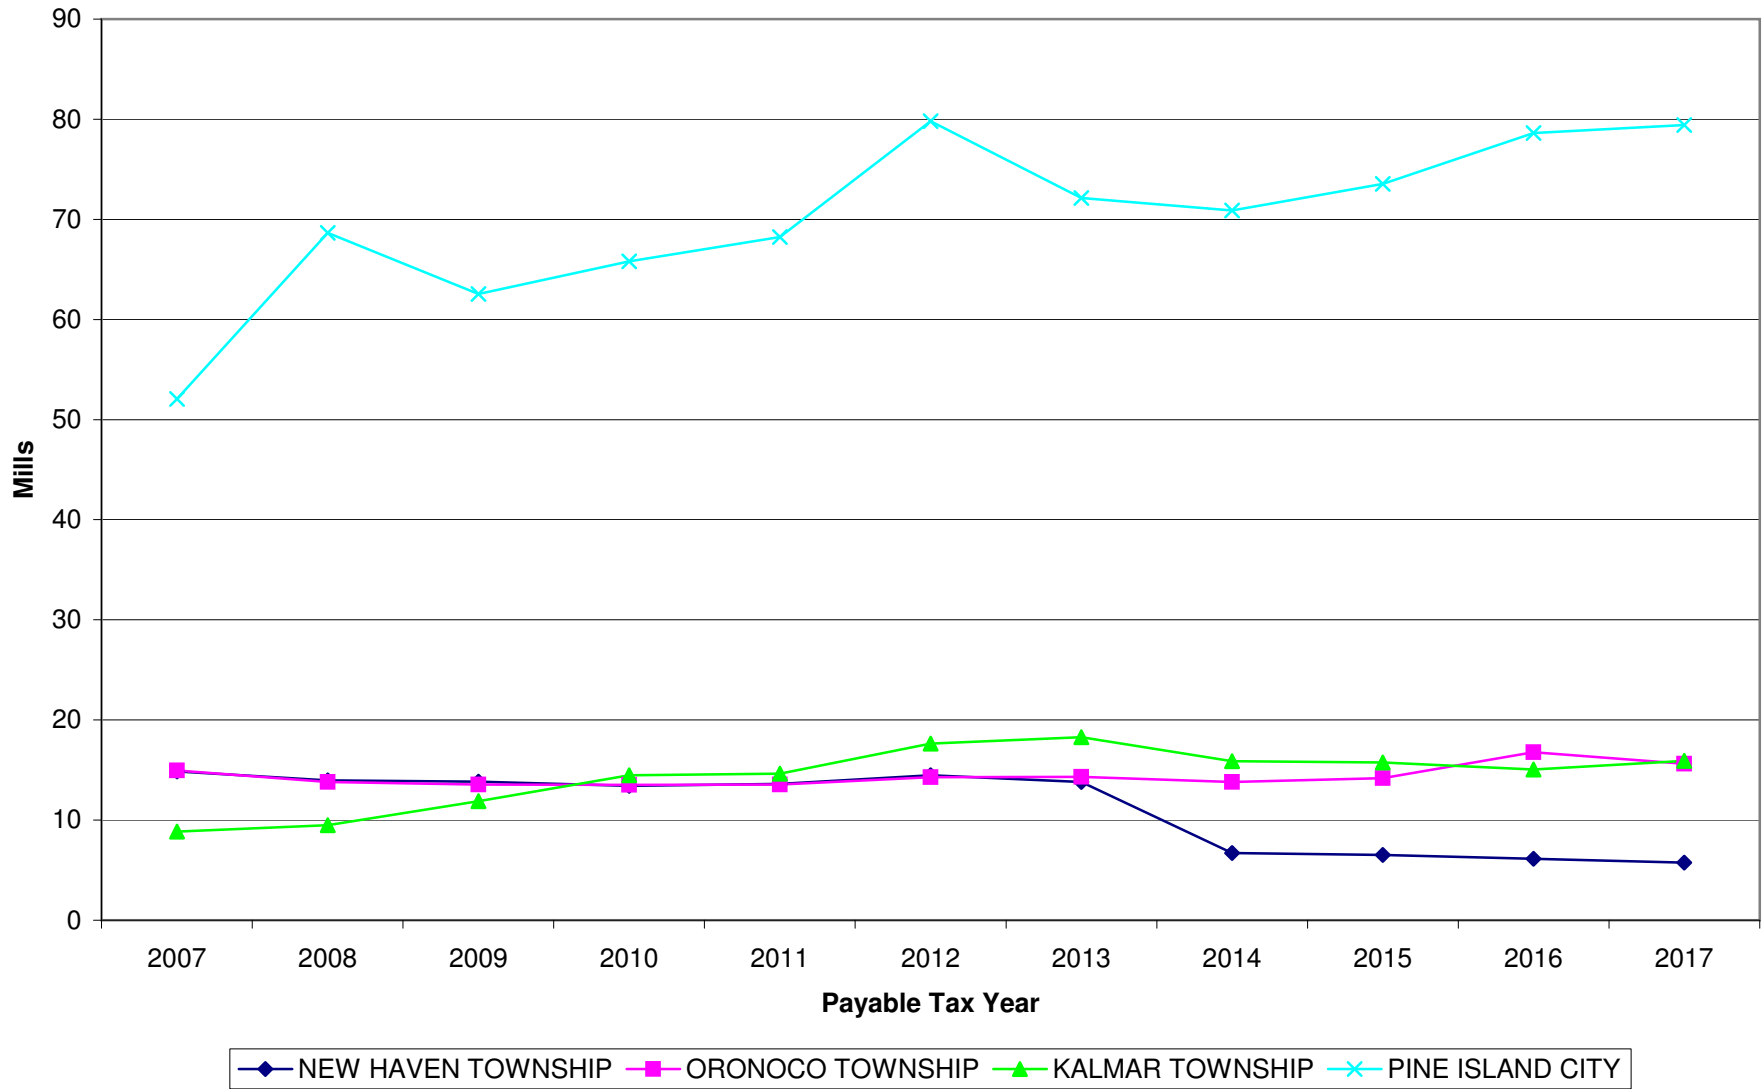

### Historical Property Tax Mill Rates

Source: <https://www.co.olmsted.mn.us/prl/propertyrecords/PayingPropertyTaxes/Pages/TaxRates.aspx>