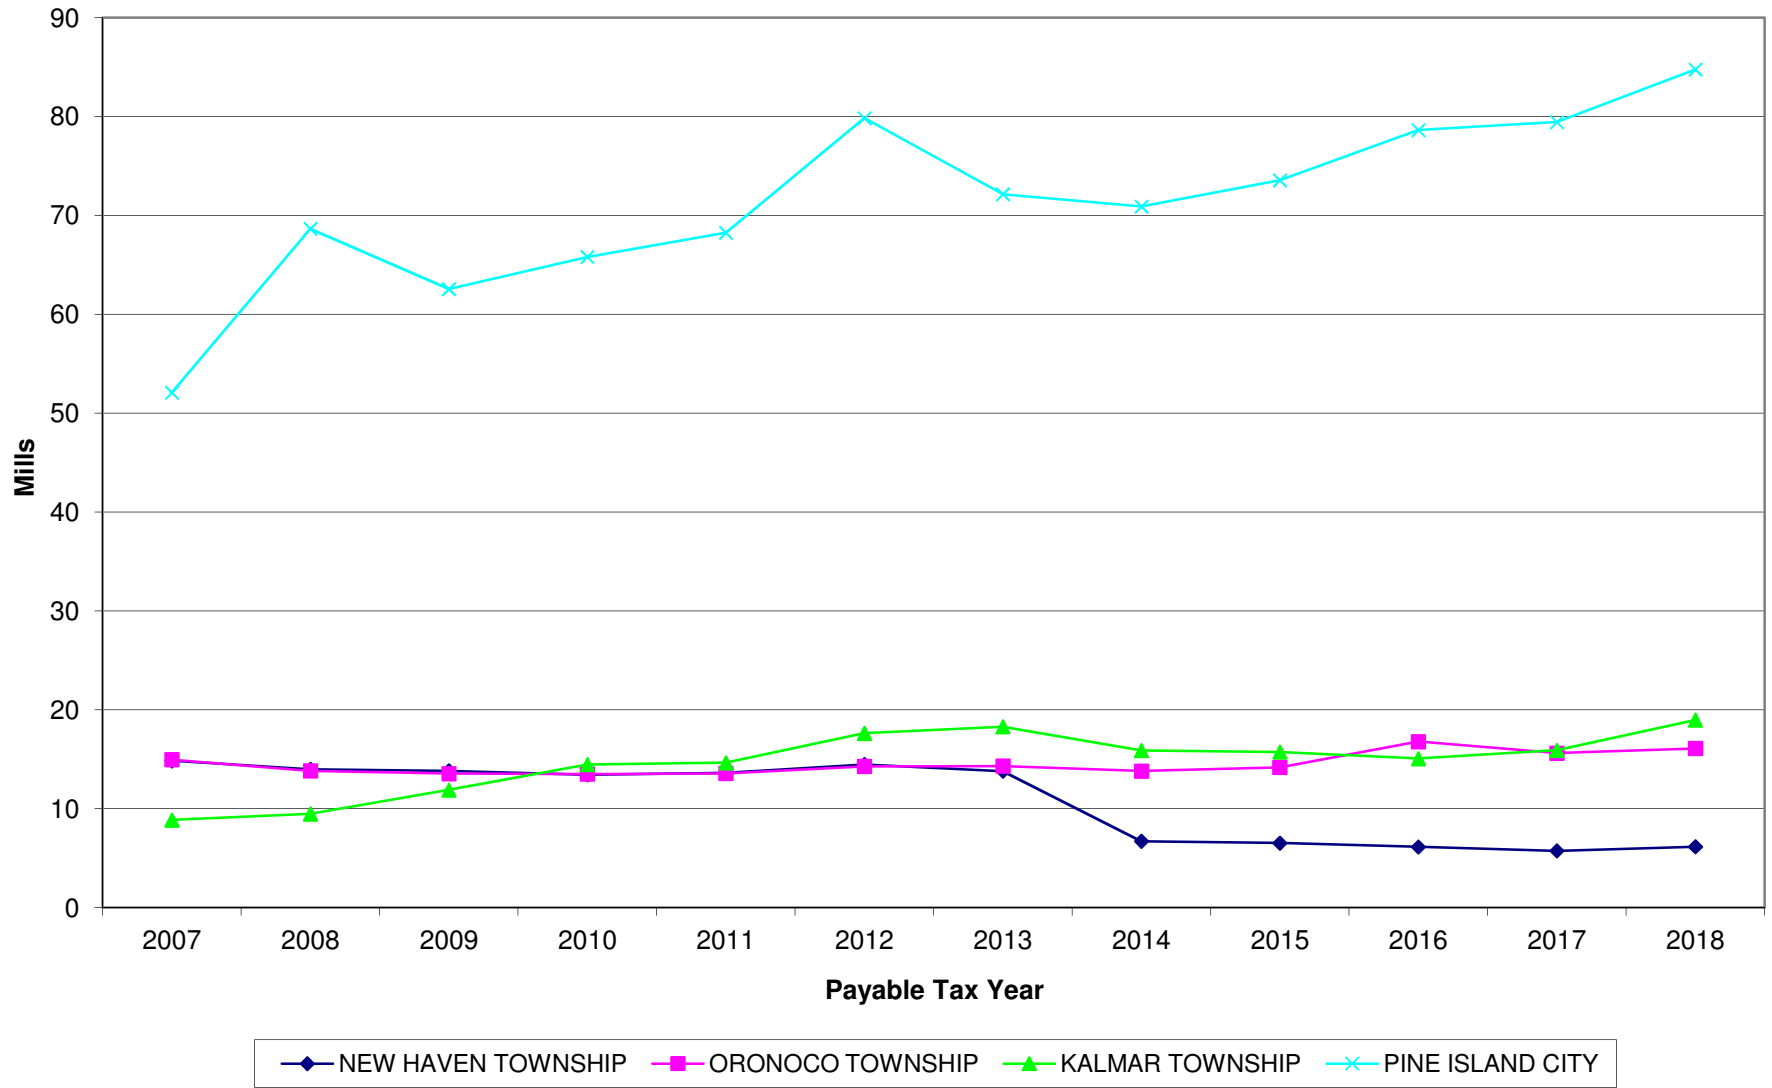

### Historical Property Tax Mill Rates

Source: <https://www.co.olmsted.mn.us/prl/propertyrecords/PayingPropertyTaxes/Pages/TaxRates.aspx>