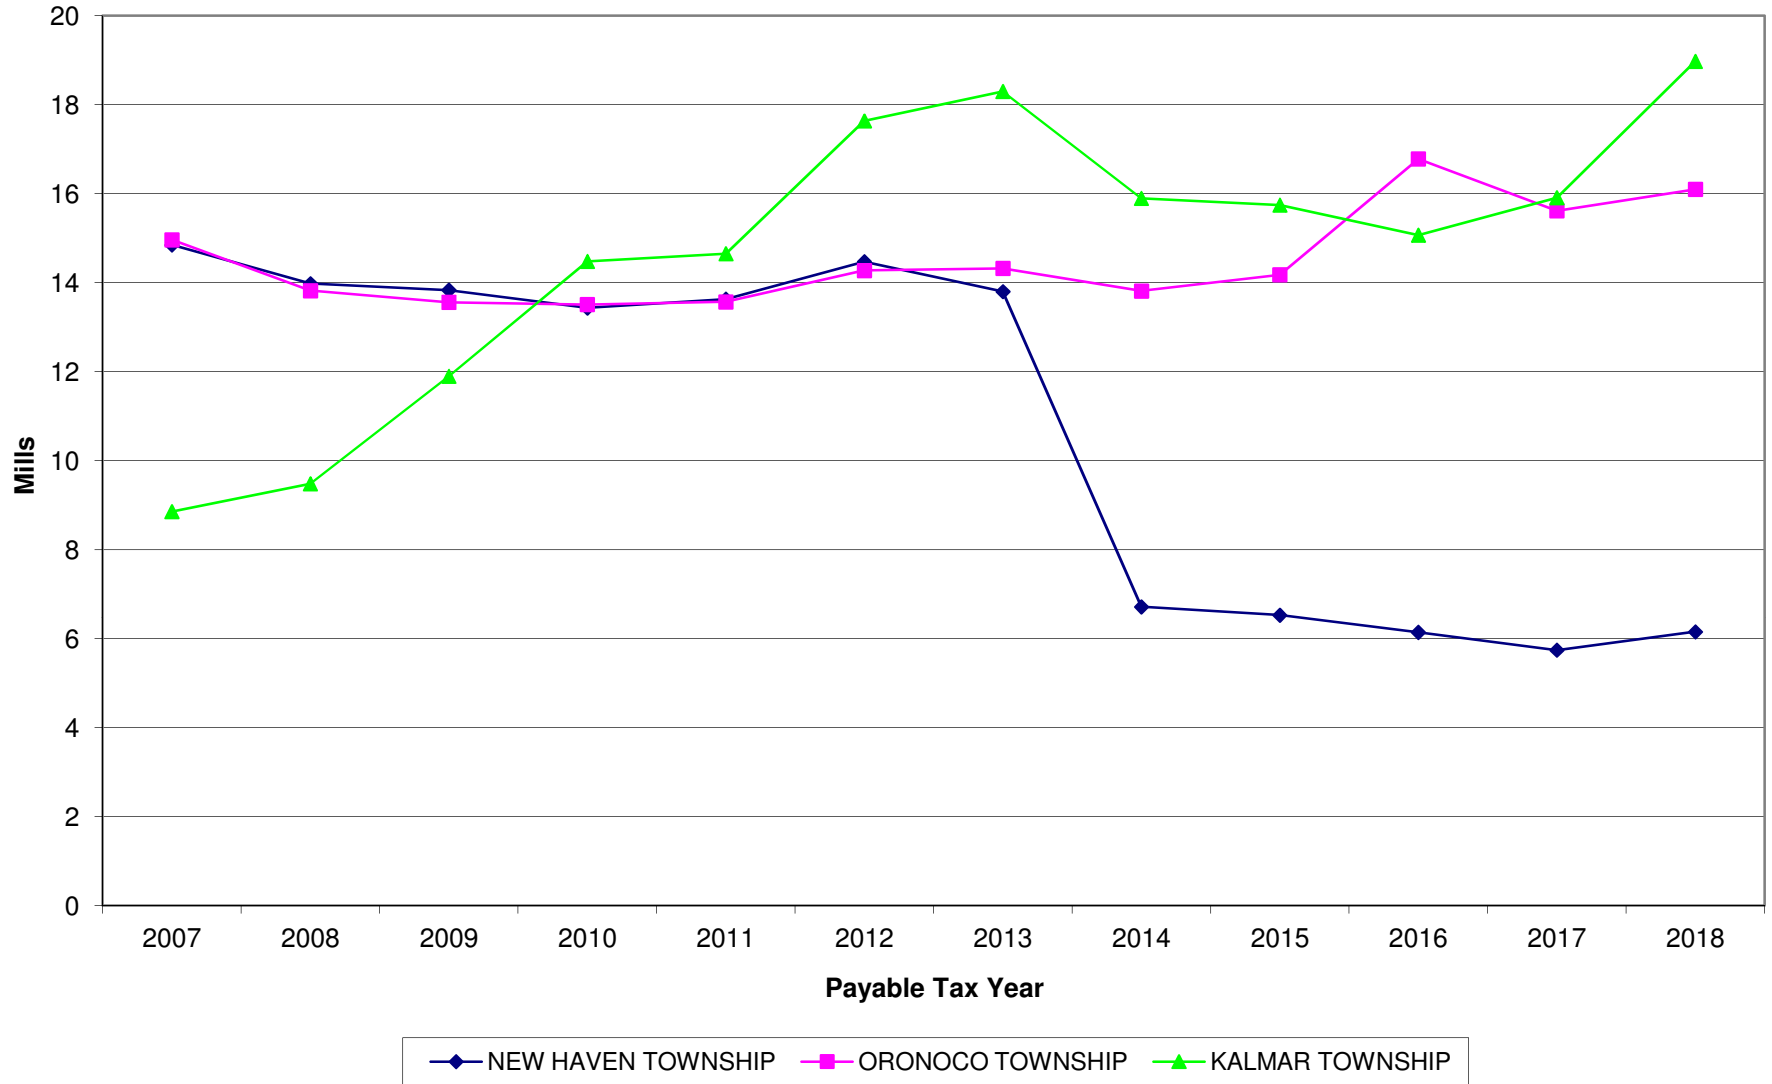

Historical Property Tax Mill Rates

Source: <https://www.co.olmsted.mn.us/prl/propertyrecords/PayingPropertyTaxes/Pages/TaxRates.aspx>